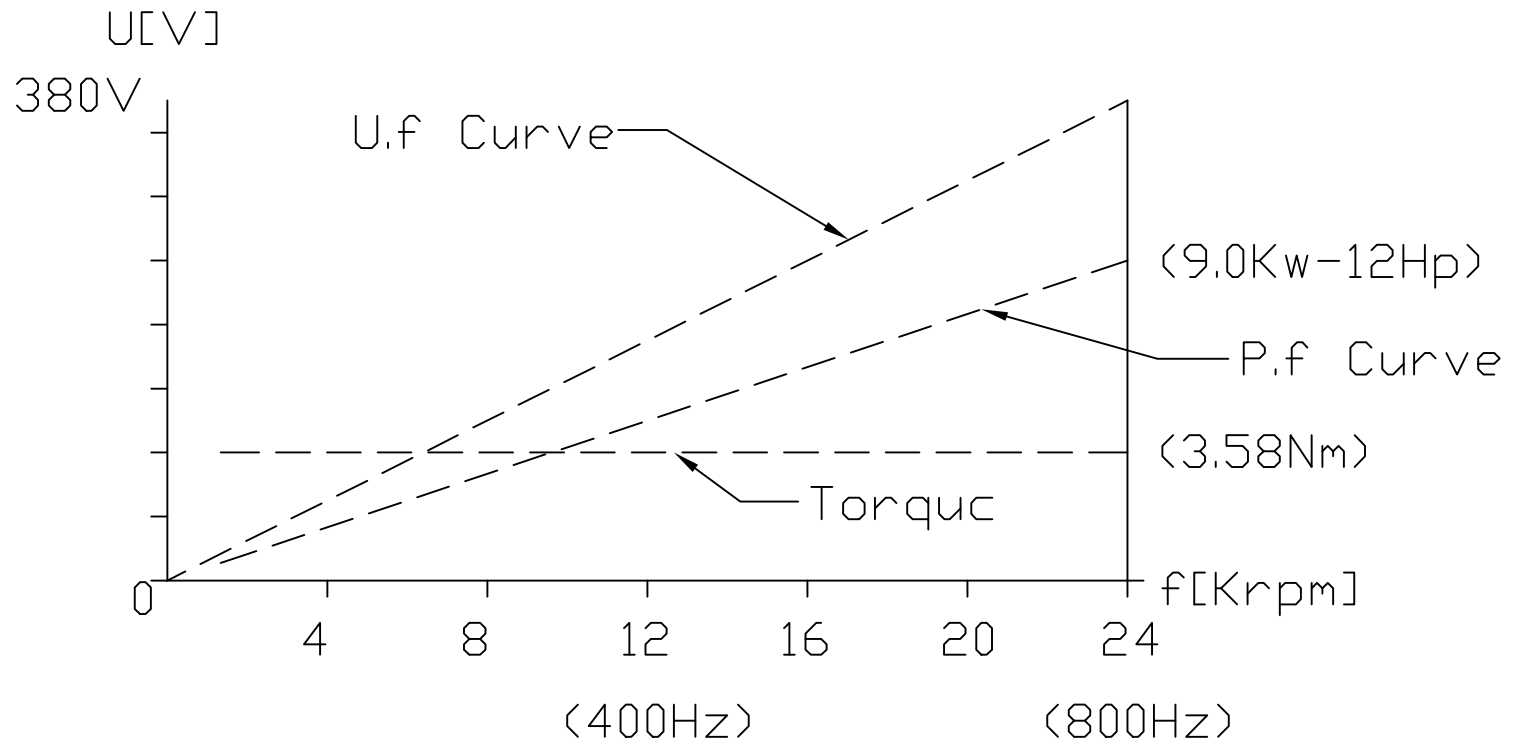

GDL70-24Z/9.0  
380V 20.0A 4P

TA:20°C

Serv:S6 60%

air cooling